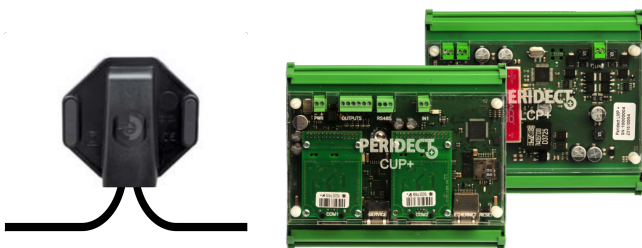

Sieza Peridect+ protects DHL assets

DHL is the world's largest logistics company with more than 1.5 billion packages delivered annually. In one of the logistics centers in Germany, their packages were regularly lost and damage caused hundreds of thousands of euros per year. The managers of this logistics center decided to replace the existing camera system and in the same time to use fence detection system to protect the perimeter.

Ticking the Boxes

- **Reliable detection**
- **Ultra low false alarm rate**
- **Fast installation**
- **Integration with CCTV system**

One of the reasons why Peridect+ was chosen was the possibility of direct integration with the new camera system using Onvif-S. All attempts to overcome the fence during tests were detected.